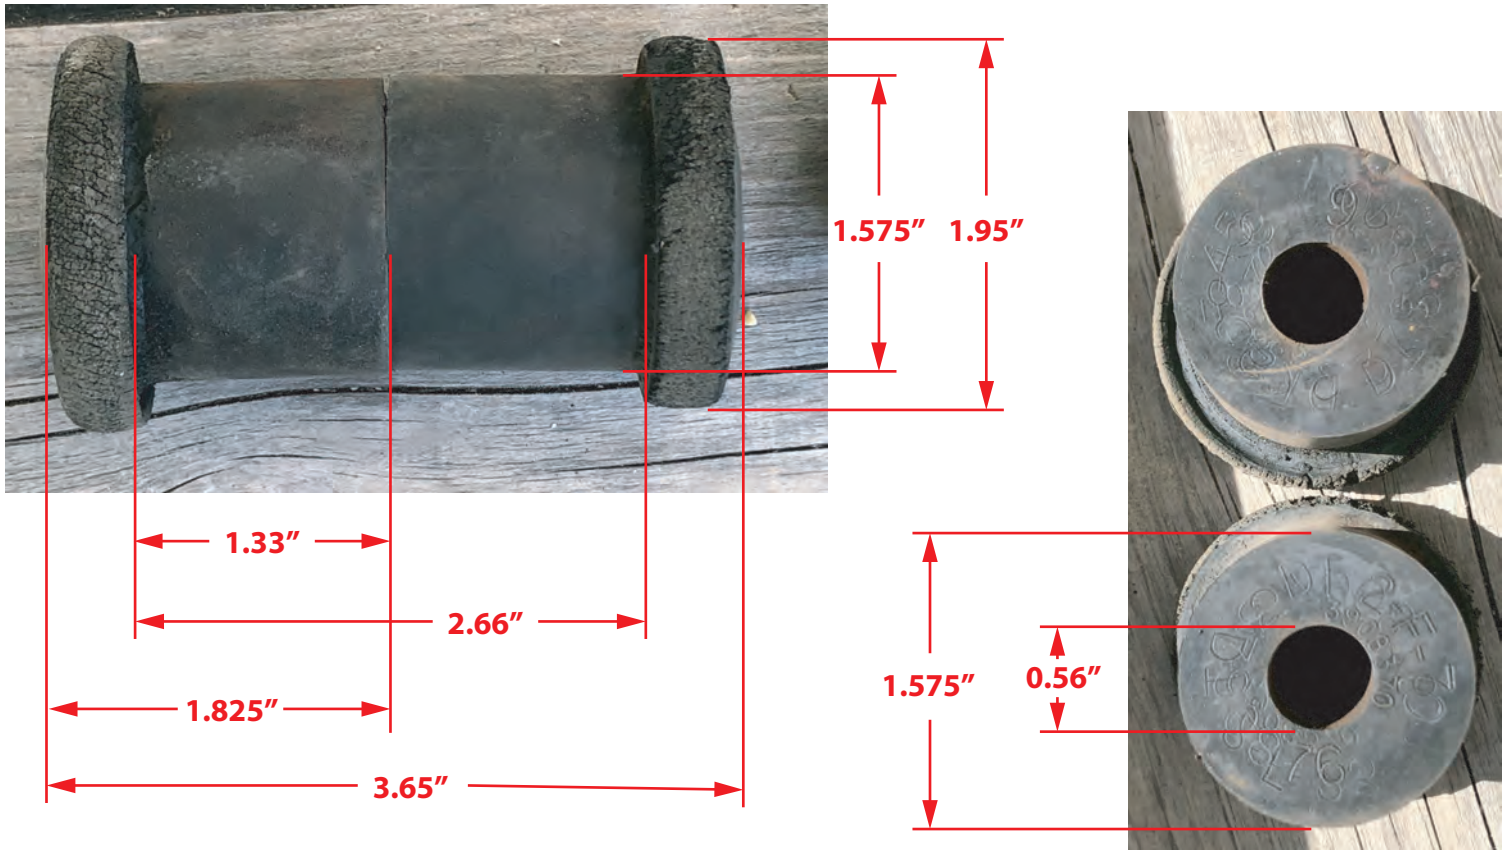

SHACKLE BUSHING (4 half pieces per side = 8 Total)

Front Leaf Spring Bushing